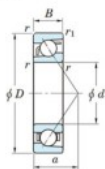

Deep groove ball bearing single row 7324-FY-JTEKT - 7324-FY-JTEKT

<https://www.123bearing.ca/bearing-housing/deep-groove-bearing/single-row/7324-fy-jtekt>

Boundary dimensions

Single row angular bearing

Bearing No.	Boundary dimensions(mm)						Basic load ratings(kN)		Fatigue load limit(kN)		factor	Limiting speeds(min-1) Grease lub.
	d	D	B	r(mm)	r1(mm)	r2(mm)	Cr	CDr	Cu	CB		
7324 FY	120	260	55	3	1.1		308	252	9.45	-		3000

PRODUCT FEATURES

Brand	JTEKT
N° Ean13	3616060642905
Inside diameter	120 mm
Outside diameter	260 mm
Thickness	55 mm
Limiting speed	3000 rpm
Dynamic load	308 kN
Static load	252 kN
Packaging	1

contact@123bearing.ca