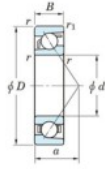

Deep groove ball bearing single row 7326-FY-JTEKT - 7326-FY-JTEKT

<https://www.123bearing.ca/bearing-housing/deep-groove-bearing/single-row/7326-fy-jtekt>

Boundary dimensions

| Bearing No. | Boundary dimensions(mm) | | | | | Basic load ratings(kN) | | Fatigue load limit(kN) | | factor | Limiting speeds(min-1) (Grease lub.) |
|-------------|-------------------------|-----|----|--------|--------|------------------------|-----|------------------------|----|--------|---|
| | d | D | B | r1(mm) | r2(mm) | Cr | Cor | Cu | fu | | |
| 7326 FY | 130 | 280 | 58 | 4 | 1.5 | 376 | 329 | 11.8 | - | - | 2700 |

PRODUCT FEATURES

| | |
|------------------|---------------|
| Brand | JTEKT |
| N° Ean13 | 3616060643032 |
| Inside diameter | 130 mm |
| Outside diameter | 280 mm |
| Thickness | 58 mm |
| Limiting speed | 2700 rpm |
| Dynamic load | 376 kN |
| Static load | 329 kN |
| Packaging | 1 |