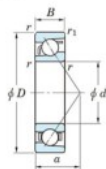

## Deep groove ball bearing single row 7028-C-FY-JTEKT - 7028-C-FY-JTEKT

<https://www.123bearing.ca/bearing-housing/deep-groove-bearing/single-row/7028-c-fy-jtekt>

Boundary dimensions

Single row angular bearing

Bearing No.	Boundary dimensions(mm)					Basic load ratings(kN)		Fatigue load factor		Limiting speed(min-1) Grease lub.
	d	D	B	r1(min)	r1(max)	Cr	Cor	Cu	f0	
7028C FY	140	210	33	2	1	165	145	6	16	4500

## PRODUCT FEATURES

Brand	JTEKT
N° Ean13	3616060643094
Inside diameter	140 mm
Outside diameter	210 mm
Thickness	33 mm
Limiting speed	4500 rpm
Dynamic load	165 kN
Static load	145 kN
Packaging	1

[contact@123bearing.ca](mailto:contact@123bearing.ca)