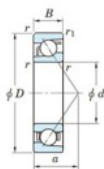

Deep groove ball bearing single row 7330-C-FY-JTEKT - 7330-C-FY-JTEKT

<https://www.123bearing.ca/bearing-housing/deep-groove-bearing/single-row/7330-c-fy-jtekt>

Boundary dimensions

Single row angular bearing

Bearing No.	Boundary dimensions(mm)					Basic load ratings(kN)		Fatigue load limit(kN)		factor	Limiting speeds(min-1) Grease lub.
	a	D	B	r1(mm)	r(mm)	Cr	C0r	Cu			
7330C FY	150	320	65	4	1.5	468	445	15	13.7	3200	

PRODUCT FEATURES

Brand	JTEKT
N° Ean13	3616060643278
Inside diameter	150 mm
Outside diameter	320 mm
Thickness	65 mm
Limiting speed	3200 rpm
Dynamic load	468 kN
Static load	445 kN
Packaging	1

contact@123bearing.ca