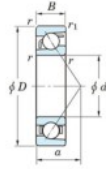

## Deep groove ball bearing single row 7332-B-FY-JTEKT - 7332-B-FY-JTEKT

<https://www.123bearing.ca/bearing-housing/deep-groove-bearing/single-row/7332-b-fy-jtekt>

Boundary dimensions

Single row angular bearing

Bearing No.	Boundary dimensions(mm)					Basic load ratings(kN)		Fatigue load limit(kN)		factor (f)	Limiting speeds(min-1) (Grease lub.)
	d	D	B	r (mm)	r1 (mm)	Cr	C0r	C0			
7332B FY	160	340	68	4	1.5	415	416	13.6	-	-	1600

## PRODUCT FEATURES

Brand	JTEKT
N° Ean13	3616060643377
Inside diameter	160 mm
Outside diameter	340 mm
Thickness	68 mm
Limiting speed	1600 rpm
Dynamic load	415 kN
Static load	416 kN
Packaging	1

[contact@123bearing.ca](mailto:contact@123bearing.ca)