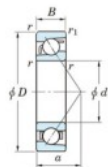

Deep groove ball bearing single row 7034-C-FY-JTEKT - 7034-C-FY-JTEKT

<https://www.123bearing.ca/bearing-housing/deep-groove-bearing/single-row/7034-c-fy-jtekt>

Boundary dimensions

Single row angular bearing

Bearing No.	Boundary dimensions (mm)					Basic load ratings (kN)		Fatigue load factor		Limiting speed (min-1)
	d	D	B	r (mm)	r1 (mm)	Cr	C0r	Cu	f0	Grease lub.
7034C FY	170	260	42	2.1	1.1	256	234	8.95	15.9	3600

PRODUCT FEATURES

Brand	JTEKT
N° Ean13	3616060643452
Inside diameter	170 mm
Outside diameter	260 mm
Thickness	42 mm
Limiting speed	3600 rpm
Dynamic load	256 kN
Static load	234 kN
Packaging	1

contact@123bearing.ca