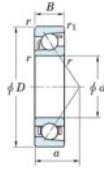

Deep groove ball bearing single row 7234-B-FY-JTEKT - 7234-B-FY-JTEKT

<https://www.123bearing.ca/bearing-housing/deep-groove-bearing/single-row/7234-b-fy-jtekt>

Boundary dimensions

Single row angular bearing

Bearing No.	Boundary dimensions(mm)						Basic load ratings(kN)		Fatigue load limit(kN)		Limiting	
	d	D	B	r(mm)	r1(mm)	Cr	Cor	Cu	Sp	speeds(min-1)	Grease lub.	
7234B FY	170	310	52	4	1.5	306	300	10	-	1700		

PRODUCT FEATURES

Brand	JTEKT
N° Ean13	3616060643469
Inside diameter	170 mm
Inside diameter	6.693" inch
Outside diameter	310 mm
Outside diameter	12.205" inch
Thickness	52 mm
Thickness	2.047" inch
Limiting speed	1700 rpm
Dynamic load	306 kN
Static load	300 kN
Packaging	1