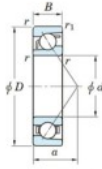

## Deep groove ball bearing single row 7334-FY-JTEKT - 7334-FY-JTEKT

<https://www.123bearing.ca/bearing-housing/deep-groove-bearing/single-row/7334-fy-jtekt>

Boundary dimensions

Single row angular bearing

Bearing No.	Boundary dimensions(mm)					Basic load ratings(kN)		Fatigue load limit(kN)		factor	Limiting speed(min-1) Grease lub.
	d	D	B	r1(mm)	r(mm)	Cr	Cor	Cu	fu		
7334B FY	170	360	72	4	1.5	444	444	14.1	-	-	1500

## PRODUCT FEATURES

Brand	JTEKT
N° Ean13	3616060643506
Inside diameter	170 mm
Outside diameter	360 mm
Thickness	72 mm
Limiting speed	2000 rpm
Dynamic load	486 kN
Static load	485 kN
Packaging	1

[contact@123bearing.ca](mailto:contact@123bearing.ca)