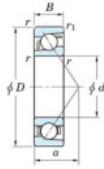

## Deep groove ball bearing single row 7036-B-FY-JTEKT - 7036-B-FY-JTEKT

<https://www.123bearing.ca/bearing-housing/deep-groove-bearing/single-row/7036-b-fy-jtekt>

Boundary dimensions

Single row angular bearing

Bearing No.	Boundary dimensions(mm)						Basic load ratings(kN)		Fatigue load factor		Limiting speed(min-1) (Grease lub.)
	d	D	B	r1(min)	r1(max)	Cr	Cor	Cu	f0		
7036B FY	180	280	46	2.1	1.1	237	228	7.95	-	1800	

## PRODUCT FEATURES

Brand	JTEKT
N° Ean13	3616060643537
Inside diameter	180 mm
Outside diameter	280 mm
Thickness	46 mm
Limiting speed	1800 rpm
Dynamic load	237 kN
Static load	228 kN
Packaging	1

[contact@123bearing.ca](mailto:contact@123bearing.ca)