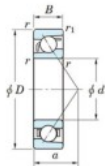

Deep groove ball bearing single row 7338-B-FY-JTEKT - 7338-B-FY-JTEKT

<https://www.123bearing.ca/bearing-housing/deep-groove-bearing/single-row/7338-b-fy-jtekt>

Boundary dimensions

Single row angular bearing

Bearing No.	Boundary dimensions(mm)						Basic load ratings(kN)		Fatigue load limit(kN)		factor	Limiting speed(min-1) Grease lub.
	d	D	B	r1mm	r2mm	Cr	C0r	Cu	fu			
7338B FY	190	400	78	5	2	514	548	16.5	-	-	1300	

PRODUCT FEATURES

Brand	JTEKT
N° Ean13	3616060643681
Inside diameter	190 mm
Outside diameter	400 mm
Thickness	78 mm
Limiting speed	1300 rpm
Dynamic load	514 kN
Static load	548 kN
Packaging	1

contact@123bearing.ca