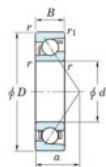

Deep groove ball bearing single row 7240-C-FY-JTEKT - 7240-C-FY-JTEKT

<https://www.123bearing.ca/bearing-housing/deep-groove-bearing/single-row/7240-c-fy-jtekt>

Boundary dimensions

Single row angular bearing

Bearing No.	Boundary dimensions(mm)					Basic load ratings(kN)		Fatigue load limits(kN)		factor	Limiting speeds(min-1) Grease lub.
	d	D	B	r(mm)	r1(mm)	Cr	Cor	Cu	10		
7240 FY	200	360	58	4	1.5	405	423	13.1	-	-	1900

PRODUCT FEATURES

Brand	JTEKT
N° Ean13	3616060643766
Inside diameter	200 mm
Outside diameter	360 mm
Thickness	58 mm
Limiting speed	2600 rpm
Dynamic load	442 kN
Static load	460 kN
Packaging	1

contact@123bearing.ca