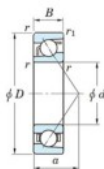

Deep groove ball bearing single row 7244-FY-JTEKT - 7244-FY-JTEKT

<https://www.123bearing.ca/bearing-housing/deep-groove-bearing/single-row/7244-fy-jtekt>

Boundary dimensions

Single row angular bearing

Bearing No.	Boundary dimensions(mm)					Basic load ratings(kN)		Fatigue load limit(kN)		factor	Limiting speeds(min-1) Grease lub.
	d	D	B	r1(mm)	r2(mm)	Cr	C0r	Cu	10		
7244 FY	220	400	65	4	1.5	-	515	-	-	-	1700

PRODUCT FEATURES

Brand	JTEKT
N° Ean13	3616060643810
Inside diameter	220 mm
Outside diameter	400 mm
Thickness	65 mm
Limiting speed	1700 rpm
Static load	515 kN
Packaging	1

contact@123bearing.ca

+1(646) 712 9672