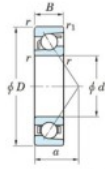

## Deep groove ball bearing single row 7248-FY-JTEKT - 7248-FY-JTEKT

<https://www.123bearing.ca/bearing-housing/deep-groove-bearing/single-row/7248-fy-jtekt>

Boundary dimensions

Single row angular bearing

Bearing No.	Boundary dimensions(mm)					Basic load ratings(kN)		Fatigue load limit(kN)		factor	Limiting speed(min-1) (Grease lub.)
	d	D	B	r(mm)	r1(mm)	Cr	C0r	Cu	C0u		
7248 FY	240	440	72	4	1.5	504	595	16.7	-	-	1500

## PRODUCT FEATURES

Brand	JTEKT
N° Ean13	3616060643858
Inside diameter	240 mm
Inside diameter	9.449" inch
Outside diameter	440 mm
Outside diameter	17.323" inch
Thickness	72 mm
Thickness	2.835" inch
Limiting speed	1500 rpm
Dynamic load	504 kN
Static load	595 kN
Packaging	1