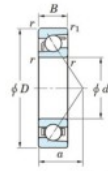

Deep groove ball bearing single row 70-530-FY-JTEKT - 70-530-FY-JTEKT

<https://www.123bearing.ca/bearing-housing/deep-groove-bearing/single-row/70-530-fy-jtekt>

Boundary dimensions

Single row angular bearing

Bearing No.	Boundary dimensions(mm)					Basic load ratings(kN)		Fatigue load limit(kN)		factor	Limiting speed(rpm-1) Grease lub.
	d	D	B	r1(min)	r2(min)	Cr	Cor	Cu	10		
70/530 FY	530	780	112	6	3	-	1810	-	-	-	550

PRODUCT FEATURES

Brand	JTEKT
N° Ean13	3616060644107
Inside diameter	530 mm
Outside diameter	780 mm
Thickness	112 mm
Limiting speed	550 rpm
Static load	1810 kN
Packaging	1

contact@123bearing.ca

+1(646) 712 9672