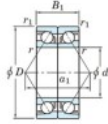

Deep groove ball bearing single row 7300-DB-JTEKT - 7300-DB-JTEKT

<https://www.123bearing.ca/bearing-housing/deep-groove-bearing/single-row/7300-db-jtekt>

Boundary dimensions

Bearing No.	Boundary dimensions(mm)					Basic load ratings(kN)		Fatigue load factor		Limiting speeds(min-1)
	d	D	B	r1(max)	r1(min)	Cv	C0v	10	60	Grease lub
7300DB	10	35	22	0.6	0.3	18.9	8.6	0.68	-	16000

PRODUCT FEATURES

Brand	JTEKT
N° Ean13	3616060644152
Inside diameter	10 mm
Outside diameter	35 mm
Thickness	22 mm
Limiting speed	16000 rpm
Dynamic load	18.9 kN
Static load	8.6 kN
Packaging	1

contact@123bearing.ca

+1(646) 712 9672

CRT4 de Lesquin 60 Rue Du Haut De Sainghin 59273 Fretin FRANCE