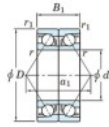

Deep groove ball bearing single row 7204-CDB-JTEKT - 7204-CDB-JTEKT

<https://www.123bearing.ca/bearing-housing/deep-groove-bearing/single-row/7204-cdb-jtekt>

Boundary dimensions

Bearing No.	Boundary dimensions(mm)					Basic load ratings(kN)		Fatigue load factor		Limiting speeds(min-1)
	d	D	B	r1(mm)	r2(mm)	Cr	C0r	Ca	Ca0	Grease lub.
7204CDB	20	47	28	1	0.6	33.4	19.6	1.45	13.4	15000

PRODUCT FEATURES

Brand	JTEKT
N° Ean13	3616060644336
Inside diameter	20 mm
Inside diameter	0.787" inch
Outside diameter	47 mm
Outside diameter	1.85" inch
Thickness	28 mm
Thickness	1.102" inch
Limiting speed	15000 rpm
Dynamic load	33.4 kN
Static load	19.6 kN
Packaging	1

contact@123bearing.ca

+1(646) 712 9672

CRT4 de Lesquin 60 Rue Du Haut De Sainghin 59273 Fretin FRANCE