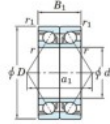

Deep groove ball bearing single row 7304-BDB-JTEKT - 7304-BDB-JTEKT

<https://www.123bearing.ca/bearing-housing/deep-groove-bearing/single-row/7304-bdb-jtekt>

Boundary dimensions

Bearing No.	Boundary dimensions(mm)						Basic load ratings(kN)		Fatigue load	factor	Limiting speeds(min-1)
	d	φd	B	r1(mm)	r2(mm)	r(mm)	C0	C0r	lim(kN)		
7304BDB	20	52	30	1.1	0.6	35.2	19.3	1.35	80	Grease lub.	8000

PRODUCT FEATURES

Brand	JTEKT
N° Ean13	4549250198915
Inside diameter	20 mm
Outside diameter	52 mm
Thickness	30 mm
Limiting speed	8000 rpm
Dynamic load	35.2 kN
Static load	19.3 kN
Packaging	1

contact@123bearing.ca

+1(646) 712 9672

CRT4 de Lesquin 60 Rue Du Haut De Sainghin 59273 Fretin FRANCE