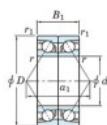

Deep groove ball bearing single row 7304-DB-JTEKT - 7304-DB-JTEKT

<https://www.123bearing.ca/bearing-housing/deep-groove-bearing/single-row/7304-db-jtekt>

Boundary dimensions

Bearing No.	Boundary dimensions (mm)					Basic load ratings (kN)		Fatigue load limit (kN)	Factor	Limiting speeds (min⁻¹)
	d	D	B	r1 (mm)	r1 (mm)	Cr	C0r			
7304DB	20	52	30	1.1	0.6	38	20.8	1.6	-	10000

PRODUCT FEATURES

Brand	JTEKT
N° Ean13	4549250198984
Inside diameter	20 mm
Outside diameter	52 mm
Thickness	30 mm
Limiting speed	10000 rpm
Dynamic load	38 kN
Static load	20.8 kN
Packaging	1

contact@123bearing.ca

+1(646) 712 9672

CRT4 de Lesquin 60 Rue Du Haut De Sainghin 59273 Fretin FRANCE