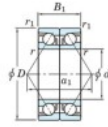

Deep groove ball bearing single row 7305-BDB-JTEKT - 7305-BDB-JTEKT

<https://www.123bearing.ca/bearing-housing/deep-groove-bearing/single-row/7305-bdb-jtekt>

Boundary dimensions

Bearing No.	Boundary dimensions(mm)						Basic load ratings(kN)		Fatigue load limit(kN)	Factor	Limiting speeds(min-1)
	d	D	B	r1(max)	r2(max)	Cr	Co	Grease lub			
7305BDB	25	62	34	1.1	0.6	49.5	29.2	2	-	6600	

PRODUCT FEATURES

Brand	JTEKT
N° Ean13	4549250199059
Inside diameter	25 mm
Outside diameter	62 mm
Thickness	34 mm
Limiting speed	6600 rpm
Dynamic load	49.5 kN
Static load	29.2 kN
Packaging	1

contact@123bearing.ca

+1(646) 712 9672

CRT4 de Lesquin 60 Rue Du Haut De Sainghin 59273 Fretin FRANCE