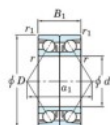

Deep groove ball bearing single row 7206-BDB-JTEKT - 7206-BDB-JTEKT

<https://www.123bearing.ca/bearing-housing/deep-groove-bearing/single-row/7206-bdb-jtekt>

Boundary dimensions

Bearing No.	Boundary dimensions(mm)						Basic load ratings(kN)		Fatigue	factor	Limiting speeds(min-1)
	d	D	B	r1 (mm)	r2 (mm)	r (mm)	Cy	C0y	load limit(kN)		
7206BDB	30	62	32	1	0.6		41.6	27.1	1.65	10	6100 Grease Lub.

PRODUCT FEATURES

Brand	JTEKT
N° Ean13	4549250193866
Inside diameter	30 mm
Outside diameter	62 mm
Thickness	32 mm
Limiting speed	6100 rpm
Dynamic load	41.6 kN
Static load	27.1 kN
Packaging	1

contact@123bearing.ca

+1(646) 712 9672

CRT4 de Lesquin 60 Rue Du Haut De Sainghin 59273 Fretin FRANCE