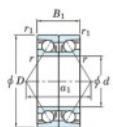

Deep groove ball bearing single row 7208-BDB-JTEKT - 7208-BDB-JTEKT

<https://www.123bearing.ca/bearing-housing/deep-groove-bearing/single-row/7208-bdb-jtekt>

Boundary dimensions

Bearing No.	Boundary dimensions(mm)						Basic load ratings(kN)		Fatigue load factor	Limiting speeds(min-1)	
	d	D	B	r1(mm)	r2(mm)	Cr	C0r	lim			lim0
7208BDB	40	80	36	1.1	0.6	65.2	45.9	2.8	-	4800	

PRODUCT FEATURES

Brand	JTEKT
N° Ean13	4549250194566
Inside diameter	40 mm
Outside diameter	80 mm
Thickness	36 mm
Limiting speed	4800 rpm
Dynamic load	65.2 kN
Static load	45.9 kN
Packaging	1

contact@123bearing.ca

+1(646) 712 9672

CRT4 de Lesquin 60 Rue Du Haut De Sainghin 59273 Fretin FRANCE