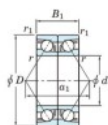

Deep groove ball bearing single row 7208-CDB-JTEKT - 7208-CDB-JTEKT

<https://www.123bearing.ca/bearing-housing/deep-groove-bearing/single-row/7208-cdb-jtekt>

Boundary dimensions

Bearing No.	Boundary dimensions (mm)					Basic load ratings (kN)		Fatigue load factor	Limiting speeds (min-1)
	d	D	B	r1 (mm)	r2 (mm)	Cr	C0r		
7208CDB	40	80	36	1.1	0.6	77.6	54.3	3.7	14.2 8800 (Grease lub.)

PRODUCT FEATURES

Brand	JTEKT
N° Ean13	3616060644633
Inside diameter	40 mm
Inside diameter	1.575" inch
Outside diameter	80 mm
Outside diameter	3.15" inch
Thickness	36 mm
Thickness	1.417" inch
Limiting speed	8800 rpm
Dynamic load	77.6 kN
Static load	54.3 kN
Packaging	1

contact@123bearing.ca

+1(646) 712 9672

CRT4 de Lesquin 60 Rue Du Haut De Sainghin 59273 Fretin FRANCE