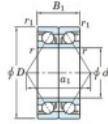

Deep groove ball bearing single row 7310-CDB-JTEKT - 7310-CDB-JTEKT

<https://www.123bearing.ca/bearing-housing/deep-groove-bearing/single-row/7310-cdb-jtekt>

Boundary dimensions

Bearing No.	Boundary dimensions(mm)					Basic load ratings(kN)		Fatigue load factor		Limiting speeds(min-1)
	d	D	B	r1(mm)	r2(mm)	Cr	C0r	fs	fs0	Grease lub
7310CDB	50	110	54	2	1	162	112	8.4	13.4	6400

PRODUCT FEATURES

Brand	JTEKT
N° Ean13	3616060644800
Inside diameter	50 mm
Outside diameter	110 mm
Thickness	54 mm
Limiting speed	6400 rpm
Dynamic load	162 kN
Static load	112 kN
Packaging	1

contact@123bearing.ca

+1(646) 712 9672

CRT4 de Lesquin 60 Rue Du Haut De Sainghin 59273 Fretin FRANCE