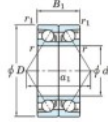

Deep groove ball bearing single row 7211-BDB-JTEKT - 7211-BDB-JTEKT

<https://www.123bearing.ca/bearing-housing/deep-groove-bearing/single-row/7211-bdb-jtekt>

Boundary dimensions

Bearing No.	Boundary dimensions(mm)					Basic load ratings(kN)		Fatigue load factor		Limiting speeds(min-1)
	d	D	B	r1(mm)	r2(mm)	C_r	C_{0r}	f₀	f₁	Grease Lub
7310CDB	50	110	54	2	1	162	112	8.4	13.4	6400

PRODUCT FEATURES

Brand	JTEKT
N° Ean13	4549250195402
Inside diameter	55 mm
Outside diameter	100 mm
Thickness	42 mm
Limiting speed	3600 rpm
Dynamic load	93.8 kN
Static load	72.4 kN
Packaging	1

contact@123bearing.ca

+1(646) 712 9672

CRT4 de Lesquin 60 Rue Du Haut De Sainghin 59273 Fretin FRANCE