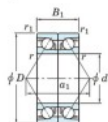

Deep groove ball bearing single row 7312-DB-JTEKT - 7312-DB-JTEKT

<https://www.123bearing.ca/bearing-housing/deep-groove-bearing/single-row/7312-db-jtekt>

Boundary dimensions

Bearing No.	Boundary dimensions (mm)					Basic load ratings (kN)		Fatigue load limit (kN)	Factor	Limiting speed (min-1)
	d	D	B	r1 (mm)	r (mm)	C_r	C_{0r}			
7312DB	60	130	62	2.1	1.1	199	143	10	-	4000

PRODUCT FEATURES

Brand	JTEKT
N° Ean13	4549250200991
Inside diameter	60 mm
Outside diameter	130 mm
Thickness	62 mm
Limiting speed	4000 rpm
Dynamic load	199 kN
Static load	143 kN
Packaging	1

contact@123bearing.ca

+1(646) 712 9672

CRT4 de Lesquin 60 Rue Du Haut De Sainghin 59273 Fretin FRANCE