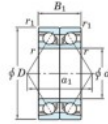

Deep groove ball bearing single row 7313-BDB-JTEKT - 7313-BDB-JTEKT

<https://www.123bearing.ca/bearing-housing/deep-groove-bearing/single-row/7313-bdb-jtekt>

Boundary dimensions

Bearing No.	Boundary dimensions(mm)					Basic load ratings(kN)		Fatigue	factor	Limiting speeds(min-1)
	d	D	B	r1(mm)	r2(mm)	Cr	Cor	lim(kN)		
7313BDB	65	140	66	2.1	1.1	207	151	9.7	-	2800

PRODUCT FEATURES

Brand	JTEKT
N° Ean13	4549250201141
Inside diameter	65 mm
Outside diameter	140 mm
Thickness	66 mm
Limiting speed	2800 rpm
Weight	4200 g
Dynamic load	207 kN
Static load	151 kN
Packaging	1

contact@123bearing.ca

+1(646) 712 9672

CRT4 de Lesquin 60 Rue Du Haut De Sainghin 59273 Fretin FRANCE