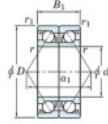

Deep groove ball bearing single row 7215-BDB-JTEKT - 7215-BDB-JTEKT

<https://www.123bearing.ca/bearing-housing/deep-groove-bearing/single-row/7215-bdb-jtekt>

Boundary dimensions

Bearing No.	Boundary dimensions (mm)					Basic load ratings (kN)		Fatigue load limit (kN)	Fatigue factor	Limiting speeds (min-1)
	d	D	B	r1 (mm)	r1 (mm)	Cr	C0r	lim	f0	Grease lub
7215BDB	75	130	50	1.5	1	152	127	7.3	-	2800

PRODUCT FEATURES

Brand	JTEKT
N° Ean13	4549250196683
Inside diameter	75 mm
Outside diameter	130 mm
Thickness	50 mm
Limiting speed	2800 rpm
Dynamic load	152 kN
Static load	127 kN
Packaging	1

contact@123bearing.ca

+1(646) 712 9672

CRT4 de Lesquin 60 Rue Du Haut De Sainghin 59273 Fretin FRANCE