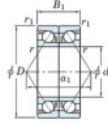

Deep groove ball bearing single row 7217-BDB-JTEKT - 7217-BDB-JTEKT

<https://www.123bearing.ca/bearing-housing/deep-groove-bearing/single-row/7217-bdb-jtekt>

Boundary dimensions

Bearing No.	Boundary dimensions (mm)					Basic load ratings (kN)		Fatigue	factor	Limiting speeds (min-1)
	d	D	B	r (mm)	r1 (mm)	Cr	CC	lim (kN)		
7217BDB	85	150	56	2	1	189	162	8.7	-	2400

PRODUCT FEATURES

Brand	JTEKT
N° Ean13	4549250197277
Inside diameter	85 mm
Inside diameter	3.346" inch
Outside diameter	150 mm
Outside diameter	5.906" inch
Thickness	56 mm
Thickness	2.205" inch
Limiting speed	2400 rpm
Dynamic load	189 kN
Static load	162 kN
Packaging	1

contact@123bearing.ca

+1(646) 712 9672

CRT4 de Lesquin 60 Rue Du Haut De Sainghin 59273 Fretin FRANCE