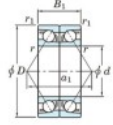

Deep groove ball bearing single row 7317-BDB-JTEKT - 7317-BDB-JTEKT

<https://www.123bearing.ca/bearing-housing/deep-groove-bearing/single-row/7317-bdb-jtekt>

Boundary dimensions

Bearing No.	Boundary dimensions(mm)						Basic load ratings(kN)		Fatigue	factor	Limiting speeds(min-1)
	d	D	B	r1(mm)	r2(mm)	Cr	C0r	lim(kN)			
7317BDB	85	186	82	3	1.1	295	244	13.7	-	Grease Lub. 2100	

PRODUCT FEATURES

Brand	JTEKT
N° Ean13	4549250201967
Inside diameter	85 mm
Outside diameter	180 mm
Thickness	82 mm
Limiting speed	2100 rpm
Dynamic load	295 kN
Static load	244 kN
Packaging	1

contact@123bearing.ca

+1(646) 712 9672

CRT4 de Lesquin 60 Rue Du Haut De Sainghin 59273 Fretin FRANCE