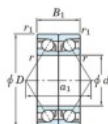

Deep groove ball bearing single row 7219-BDB-JTEKT - 7219-BDB-JTEKT

<https://www.123bearing.ca/bearing-housing/deep-groove-bearing/single-row/7219-bdb-jtekt>

Boundary dimensions

Bearing No.	Boundary dimensions(mm)					Basic load ratings(kN)		Fatigue load factor		Limiting speeds(min-1)
	d	D	B	r1(max)	r1(min)	C₁₀	C₉₀	f₀	f₁	
7219BDB	95	170	64	2.1	1.1	235	201	10.2	-	2100

PRODUCT FEATURES

Brand	JTEKT
N° Ean13	4549250277375
Inside diameter	95 mm
Outside diameter	170 mm
Thickness	64 mm
Limiting speed	2100 rpm
Dynamic load	235 kN
Static load	201 kN
Packaging	1

contact@123bearing.ca

+1(646) 712 9672

CRT4 de Lesquin 60 Rue Du Haut De Sainghin 59273 Fretin FRANCE