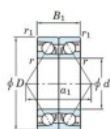

Deep groove ball bearing single row 7219-DB-JTEKT - 7219-DB-JTEKT

<https://www.123bearing.ca/bearing-housing/deep-groove-bearing/single-row/7219-db-jtekt>

Boundary dimensions

Bearing No.	Boundary dimensions(mm)						Basic load ratings(kN)		Fatigue load factor	Limiting speeds(min-1)
	d	D	B	r1(max)	r1(min)	Cr	Cor	C0r		
7219DB	95	170	64	2.1	1.1	260	221	11.8	-	2800

PRODUCT FEATURES

Brand	JTEKT
N° Ean13	4549250197895
Inside diameter	95 mm
Outside diameter	170 mm
Thickness	64 mm
Limiting speed	2800 rpm
Dynamic load	260 kN
Static load	221 kN
Packaging	1

contact@123bearing.ca

+1(646) 712 9672

CRT4 de Lesquin 60 Rue Du Haut De Sainghin 59273 Fretin FRANCE