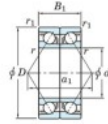

Deep groove ball bearing single row 7002-CDB-FY-JTEKT - 7002-CDB-FY-JTEKT

<https://www.123bearing.ca/bearing-housing/deep-groove-bearing/single-row/7002-cdb-fy-jtekt>

Boundary dimensions

Bearing No.	Boundary dimensions (mm)					Basic load ratings (kN)		Fatigue load limit (kN)	Factor	Limiting speeds (min⁻¹)
	d	D	B	r1 (mm)	r2 (mm)	Cr	C0r			
7002CDB FY	15	32	18	0.3	0.15	13.4	7.4	0.38	14.1	28000

PRODUCT FEATURES

Brand	JTEKT
N° Ean13	3616060645678
Inside diameter	15 mm
Outside diameter	32 mm
Thickness	18 mm
Limiting speed	28000 rpm
Dynamic load	13 kN
Static load	7 kN
Packaging	1

contact@123bearing.ca

+1(646) 712 9672

CRT4 de Lesquin 60 Rue Du Haut De Sainghin 59273 Fretin FRANCE