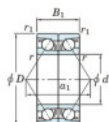

Deep groove ball bearing single row 7202-DB-FY-JTEKT - 7202-DB-FY-JTEKT

<https://www.123bearing.ca/bearing-housing/deep-groove-bearing/single-row/7202-db-fy-jtekt>

Boundary dimensions

Bearing No.	Boundary dimensions(mm)					Basic load ratings(kN)		Fatigue load limit(kN)	Factor	Limiting speeds(min-1)
	d	D	B	r1(mm)	r2(mm)	Cr	Cor			
7202DB FY	15	35	22	0.6	0.3	16.4	8.55	0.6	-	19000

PRODUCT FEATURES

Brand	JTEKT
N° Ean13	3616060645692
Inside diameter	15 mm
Outside diameter	35 mm
Thickness	22 mm
Limiting speed	19000 rpm
Dynamic load	16.4 kN
Static load	8.55 kN
Packaging	1

contact@123bearing.ca

+1(646) 712 9672

CRT4 de Lesquin 60 Rue Du Haut De Sainghin 59273 Fretin FRANCE