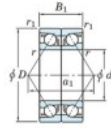

Deep groove ball bearing single row 7307-CDB-FY-JTEKT - 7307-CDB-FY-JTEKT

<https://www.123bearing.ca/bearing-housing/deep-groove-bearing/single-row/7307-cdb-fy-jtekt>

Boundary dimensions

Bearing No.	Boundary dimensions(mm)					Basic load ratings(kN)		Fatigue load factor		Limiting speeds(min-1)
	d	D	B	r1 (mm)	r (mm)	Cr	CG	Ca	Cb	Grease Lub.
7307CDB FY	35	80	42	1.5	1	77	47.2	3.5	13.4	11000

PRODUCT FEATURES

Brand	JTEKT
N° Ean13	3616060645890
Inside diameter	35 mm
Outside diameter	80 mm
Thickness	42 mm
Limiting speed	11000 rpm
Dynamic load	77 kN
Static load	47.2 kN
Packaging	1

contact@123bearing.ca

+1(646) 712 9672

CRT4 de Lesquin 60 Rue Du Haut De Sainghin 59273 Fretin FRANCE