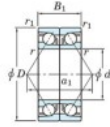

Deep groove ball bearing single row 7009-BDB-JTEKT - 7009-BDB-JTEKT

<https://www.123bearing.ca/bearing-housing/deep-groove-bearing/single-row/7009-bdb-jtekt>

Boundary dimensions

Bearing No.	Boundary dimensions(mm)					Basic load ratings(kN)		Fatigue load limit(kN)	factor	Limiting speeds(min-1)
	d	D	B	r1(mm)	r1(mm)	Cr	C0r	C0		
7009BDB FY	45	75	32	1	0.6	40.6	32	1.75	-	6000

PRODUCT FEATURES

Brand	JTEKT
N° Ean13	3616060646101
Inside diameter	45 mm
Inside diameter	1.772" inch
Outside diameter	75 mm
Outside diameter	2.953" inch
Thickness	32 mm
Thickness	1.26" inch
Limiting speed	6000 rpm
Dynamic load	40.6 kN
Static load	32 kN
Packaging	1

contact@123bearing.ca

+1(646) 712 9672

CRT4 de Lesquin 60 Rue Du Haut De Sainghin 59273 Fretin FRANCE