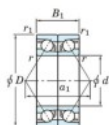

Deep groove ball bearing single row 7309-BDB-FY-JTEKT - 7309-BDB-FY-JTEKT

<https://www.123bearing.ca/bearing-housing/deep-groove-bearing/single-row/7309-bdb-fy-jtekt>

Boundary dimensions

Bearing No.	Boundary dimensions(mm)					Basic load ratings(kN)		Fatigue load limit(kN)	factor	Limiting speeds(min-1)
	d	D	B	r1(mm)	r2(mm)	Cr	Cor			
7309BDB FY	45	100	50	1.5	1	103	68.2	4.4	-	Grease Lub. 4900

PRODUCT FEATURES

Brand	JTEKT
N° Ean13	3616060646163
Inside diameter	45 mm
Inside diameter	1.772" inch
Outside diameter	100 mm
Outside diameter	3.937" inch
Thickness	50 mm
Thickness	1.969" inch
Limiting speed	4900 rpm
Dynamic load	103 kN
Static load	68.2 kN
Packaging	1

contact@123bearing.ca

+1(646) 712 9672

CRT4 de Lesquin 60 Rue Du Haut De Sainghin 59273 Fretin FRANCE