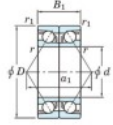

Deep groove ball bearing single row 7409-DB-FY-JTEKT - 7409-DB-FY-JTEKT

<https://www.123bearing.ca/bearing-housing/deep-groove-bearing/single-row/7409-db-fy-jtekt>

Boundary dimensions

Bearing No.	Boundary dimensions(mm)					Basic load ratings(kN)		Fatigue	factor	Limiting speeds(min-1)
	d	D	B	r1(mm)	r2(mm)	Cr	C0r	lim(kN)		
7409DB FY	45	120	58	2	1	173	108	8.35	-	Grease lub. 4200

PRODUCT FEATURES

Brand	JTEKT
N° Ean13	3616060646200
Inside diameter	45 mm
Outside diameter	120 mm
Thickness	58 mm
Limiting speed	4200 rpm
Dynamic load	173 kN
Static load	108 kN
Packaging	1

contact@123bearing.ca

+1(646) 712 9672

CRT4 de Lesquin 60 Rue Du Haut De Sainghin 59273 Fretin FRANCE