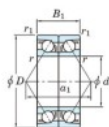

Deep groove ball bearing single row 7311-BDB-FY-JTEKT - 7311-BDB-FY-JTEKT

<https://www.123bearing.ca/bearing-housing/deep-groove-bearing/single-row/7311-bdb-fy-jtekt>

Boundary dimensions

Bearing No.	Boundary dimensions(mm)					Basic load ratings(kN)		Fatigue load limit(kN)	factor	Limiting speeds(min-1)
	d	D	B	r1(mm)	r2(mm)	Cr	Cor	C0r		
7311BDB FY	55	120	58	2	1	151	104	6,8	-	4000

PRODUCT FEATURES

Brand	JTEKT
N° Ean13	3616060646460
Inside diameter	55 mm
Outside diameter	120 mm
Thickness	58 mm
Limiting speed	4000 rpm
Dynamic load	151 kN
Static load	104 kN
Packaging	1

contact@123bearing.ca

+1(646) 712 9672

CRT4 de Lesquin 60 Rue Du Haut De Sainghin 59273 Fretin FRANCE