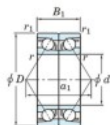

Deep groove ball bearing single row 7012-BDB-FY-JTEKT - 7012-BDB-FY-JTEKT

<https://www.123bearing.ca/bearing-housing/deep-groove-bearing/single-row/7012-bdb-fy-jtekt>

Boundary dimensions

Bearing No.	Boundary dimensions(mm)						Basic load ratings(kN)		Fatigue load factor	Limiting speeds(min-1)
	d	D	B	r1(mm)	r2(mm)	C_r	C_{0r}	f₀		
7012BDB FY	60	95	36	1.1	0.6	58.1	50.7	2.7	-	Grease lub. 4600

PRODUCT FEATURES

Brand	JTEKT
N° Ean13	3616060646545
Inside diameter	60 mm
Outside diameter	95 mm
Thickness	36 mm
Limiting speed	4600 rpm
Dynamic load	58.1 kN
Static load	50.7 kN
Packaging	1

contact@123bearing.ca

+1(646) 712 9672

CRT4 de Lesquin 60 Rue Du Haut De Sainghin 59273 Fretin FRANCE