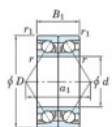

Deep groove ball bearing single row 7012-DB-FY-JTEKT - 7012-DB-FY-JTEKT

<https://www.123bearing.ca/bearing-housing/deep-groove-bearing/single-row/7012-db-fy-jtekt>

Boundary dimensions

Bearing No.	Boundary dimensions(mm)					Basic load ratings(kN)		Fatigue load limit(kN)	factor	Limiting speeds(min-1)
	d	D	B	r1(mm)	r2(mm)	Cr	C0r	Ca		
7012DB FY	60	95	36	1.1	0.6	64.8	56.1	3.1	-	6200

PRODUCT FEATURES

Brand	JTEKT
N° Ean13	3616060646552
Inside diameter	60 mm
Outside diameter	95 mm
Thickness	36 mm
Limiting speed	6200 rpm
Dynamic load	64.8 kN
Static load	56.1 kN
Packaging	1

contact@123bearing.ca

+1(646) 712 9672

CRT4 de Lesquin 60 Rue Du Haut De Sainghin 59273 Fretin FRANCE