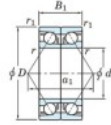

Deep groove ball bearing single row 7012-CDB-FY-JTEKT - 7012-CDB-FY-JTEKT

<https://www.123bearing.ca/bearing-housing/deep-groove-bearing/single-row/7012-cdb-fy-jtekt>

Boundary dimensions

Bearing No.	Boundary dimensions (mm)						Basic load ratings (kN)		Fatigue load factor		Limiting speeds (min-1)
	d	D	B	r1 (mm)	r2 (mm)	Cr	CO	Sr	SO	Grease lub.	
7012CDB FY	60	95	36	1.1	0.6	71.2	61.3	3.5	15.7	8500	

PRODUCT FEATURES

Brand	JTEKT
N° Ean13	3616060646569
Inside diameter	60 mm
Outside diameter	95 mm
Thickness	36 mm
Limiting speed	8500 rpm
Dynamic load	71.2 kN
Static load	61.3 kN
Packaging	1

contact@123bearing.ca

+1(646) 712 9672

CRT4 de Lesquin 60 Rue Du Haut De Sainghin 59273 Fretin FRANCE