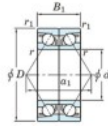

Deep groove ball bearing single row 7412-BDB-FY-JTEKT - 7412-BDB-FY-JTEKT

<https://www.123bearing.ca/bearing-housing/deep-groove-bearing/single-row/7412-bdb-fy-jtekt>

Boundary dimensions

Bearing No.	Boundary dimensions(mm)					Basic load ratings(kN)		Fatigue	factor	Limiting speeds(min-1)
	d	D	B	r1(mm)	r2(mm)	C_r	C_{0r}	lim₁₀(kN)		
7412BDB FY	60	150	70	2.1	1.1	243	173	11.8	-	2800

PRODUCT FEATURES

Brand	JTEKT
N° Ean13	3616060646651
Inside diameter	60 mm
Outside diameter	150 mm
Thickness	70 mm
Limiting speed	2800 rpm
Dynamic load	243 kN
Static load	173 kN
Packaging	1

contact@123bearing.ca

+1(646) 712 9672

CRT4 de Lesquin 60 Rue Du Haut De Sainghin 59273 Fretin FRANCE