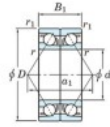

Deep groove ball bearing single row 7913-CDB-FY-JTEKT - 7913-CDB-FY-JTEKT

<https://www.123bearing.ca/bearing-housing/deep-groove-bearing/single-row/7913-cdb-fy-jtekt>

Boundary dimensions

Bearing No.	Boundary dimensions(mm)						Basic load ratings(kN)		Fatigue load factor		Limiting speeds(min-1)
	d	D	B	r1(max)	r2(max)	Cr	C0r	Ca	C0a		
7913CDB FY	65	90	26	1	0.6	42.2	42.3	2.2	16.5	8600	

PRODUCT FEATURES

Brand	JTEKT
N° Ean13	3616060646682
Inside diameter	65 mm
Outside diameter	90 mm
Thickness	26 mm
Limiting speed	8600 rpm
Dynamic load	42.2 kN
Static load	42.3 kN
Packaging	1

contact@123bearing.ca

+1(646) 712 9672

CRT4 de Lesquin 60 Rue Du Haut De Sainghin 59273 Fretin FRANCE