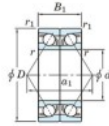

Deep groove ball bearing single row 7213-BDB-FY-JTEKT - 7213-BDB-FY-JTEKT

<https://www.123bearing.ca/bearing-housing/deep-groove-bearing/single-row/7213-bdb-fy-jtekt>

Boundary dimensions

Bearing No.	Boundary dimensions(mm)					Basic load ratings(kN)		Fatigue load limit(kN)	factor	Limiting speeds(min-1)		
	d	D	B	r1(min)	r1(max)	Cr	COCr				R0	Grease lub.
7213BDB FY	65	120	46	1.5	1	124	98.7	5.8	-	3900		

PRODUCT FEATURES

Brand	JTEKT
N° Ean13	3616060646736
Inside diameter	65 mm
Inside diameter	2.559" inch
Outside diameter	120 mm
Outside diameter	4.724" inch
Thickness	46 mm
Thickness	1.811" inch
Limiting speed	3900 rpm
Dynamic load	124 kN
Static load	98.7 kN
Packaging	1

contact@123bearing.ca

+1(646) 712 9672

CRT4 de Lesquin 60 Rue Du Haut De Sainghin 59273 Fretin FRANCE