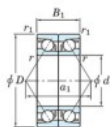

Deep groove ball bearing single row 7213-DB-FY-JTEKT - 7213-DB-FY-JTEKT

<https://www.123bearing.ca/bearing-housing/deep-groove-bearing/single-row/7213-db-fy-jtekt>

Boundary dimensions

Bearing No.	Boundary dimensions(mm)					Basic load ratings(kN)		Fatigue load limit(kN) Cr	Factor f0	Limiting speeds(min-1) Grease lub.
	d	D	B	r1(mm)	r2(mm)	Cr	Cor			
7213DB FY	65	120	46	1.5	1	137	108	6.65	-	5200

PRODUCT FEATURES

Brand	JTEKT
N° Ean13	3616060646743
Inside diameter	65 mm
Inside diameter	2.559" inch
Outside diameter	120 mm
Outside diameter	4.724" inch
Thickness	46 mm
Thickness	1.811" inch
Limiting speed	5200 rpm
Dynamic load	137 kN
Static load	108 kN
Packaging	1

contact@123bearing.ca

+1(646) 712 9672

CRT4 de Lesquin 60 Rue Du Haut De Sainghin 59273 Fretin FRANCE