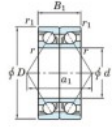

Deep groove ball bearing single row 7313-BDB-FY-JTEKT - 7313-BDB-FY-JTEKT

<https://www.123bearing.ca/bearing-housing/deep-groove-bearing/single-row/7313-bdb-fy-jtekt>

Boundary dimensions

Bearing No.	Boundary dimensions(mm)					Basic load ratings(kN)		Fatigue	factor	Limiting speeds(min-1)
	d	D	B	r1(mm)	r2(mm)	Cr	CO	lim(kN)		
7313BDB FY	65	140	66	2.1	1.1	195	139	8.9	-	3500

PRODUCT FEATURES

Brand	JTEKT
N° Ean13	3616060646774
Inside diameter	65 mm
Outside diameter	140 mm
Thickness	66 mm
Limiting speed	3500 rpm
Dynamic load	195 kN
Static load	139 kN
Packaging	1

contact@123bearing.ca

+1(646) 712 9672

CRT4 de Lesquin 60 Rue Du Haut De Sainghin 59273 Fretin FRANCE