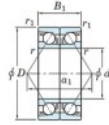

Deep groove ball bearing single row 7014-CDB-FY-JTEKT - 7014-CDB-FY-JTEKT

<https://www.123bearing.ca/bearing-housing/deep-groove-bearing/single-row/7014-cdb-fy-jtekt>

Boundary dimensions

Bearing No.	Boundary dimensions(mm)						Basic load ratings(kN)		Fatigue load factor		Limiting speeds(min-1)
	d	D	B	r(mm)	r1(mm)	Cr	C0r	C0r	C0r		
7014CDB FY	70	110	40	1.1	0.6	95.3	86	4.9	15.7	Grease lub. 7300	

PRODUCT FEATURES

Brand	JTEKT
N° Ean13	3616060646880
Inside diameter	70 mm
Inside diameter	2.756" inch
Outside diameter	110 mm
Outside diameter	4.331" inch
Thickness	40 mm
Thickness	1.575" inch
Limiting speed	7300 rpm
Dynamic load	95.3 kN
Static load	86 kN
Packaging	1

contact@123bearing.ca

+1(646) 712 9672

CRT4 de Lesquin 60 Rue Du Haut De Sainghin 59273 Fretin FRANCE