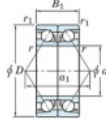

Deep groove ball bearing single row 7214-BDB-FY-JTEKT - 7214-BDB-FY-JTEKT

<https://www.123bearing.ca/bearing-housing/deep-groove-bearing/single-row/7214-bdb-fy-jtekt>

Boundary dimensions

Bearing No.	Boundary dimensions(mm)					Basic load ratings(kN)		Fatigue load limit(kN)	factor	Limiting speeds(min-1)
	d	D	B	r1(r2)	r1(mm)	Cr	C0r			
7214BDB FY	70	125	48	1.5	1	128	101	5.9	-	3700

PRODUCT FEATURES

Brand	JTEKT
N° Ean13	3616060646897
Inside diameter	70 mm
Inside diameter	2.756" inch
Outside diameter	125 mm
Outside diameter	4.921" inch
Thickness	48 mm
Thickness	1.89" inch
Limiting speed	3700 rpm
Dynamic load	128 kN
Static load	101 kN
Packaging	1

contact@123bearing.ca

+1(646) 712 9672

CRT4 de Lesquin 60 Rue Du Haut De Sainghin 59273 Fretin FRANCE