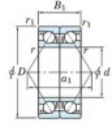

Deep groove ball bearing single row 7915-CDB-FY-JTEKT - 7915-CDB-FY-JTEKT

<https://www.123bearing.ca/bearing-housing/deep-groove-bearing/single-row/7915-cdb-fy-jtekt>

Boundary dimensions

Bearing No.	Boundary dimensions(mm)						Basic load ratings(kN)		Fatigue load factor		Limiting speeds(min-1)
	d	D	B	r1(mm)	r2(mm)	Cr	C0r	lim(kN)	f0		
7915CDB FY	75	105	32	1	0.6	59.7	60.9	3.15	16.5	Grease lub 7400	

PRODUCT FEATURES

Brand	JTEKT
N° Ean13	3616060646989
Inside diameter	75 mm
Inside diameter	2.953" inch
Outside diameter	105 mm
Outside diameter	4.134" inch
Thickness	32 mm
Thickness	1.26" inch
Limiting speed	7400 rpm
Dynamic load	59.7 kN
Static load	60.9 kN
Packaging	1

contact@123bearing.ca

+1(646) 712 9672

CRT4 de Lesquin 60 Rue Du Haut De Sainghin 59273 Fretin FRANCE