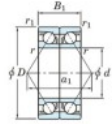

Deep groove ball bearing single row 7315-BDB-FY-JTEKT - 7315-BDB-FY-JTEKT

<https://www.123bearing.ca/bearing-housing/deep-groove-bearing/single-row/7315-bdb-fy-jtekt>

Boundary dimensions

Bearing No.	Boundary dimensions(mm)					Basic load ratings(kN)		Fatigue load limit(kN)	Factor	Limiting speeds(min-1)
	d	D	B	r1(max)	r1(min)	Cr	C0r			
7315BDB FY	75	160	74	2.1	1.1	239	178	10.7	-	3000

PRODUCT FEATURES

Brand	JTEKT
N° Ean13	3616060647078
Inside diameter	75 mm
Outside diameter	160 mm
Thickness	74 mm
Limiting speed	3000 rpm
Dynamic load	239 kN
Static load	178 kN
Packaging	1

contact@123bearing.ca

+1(646) 712 9672

CRT4 de Lesquin 60 Rue Du Haut De Sainghin 59273 Fretin FRANCE